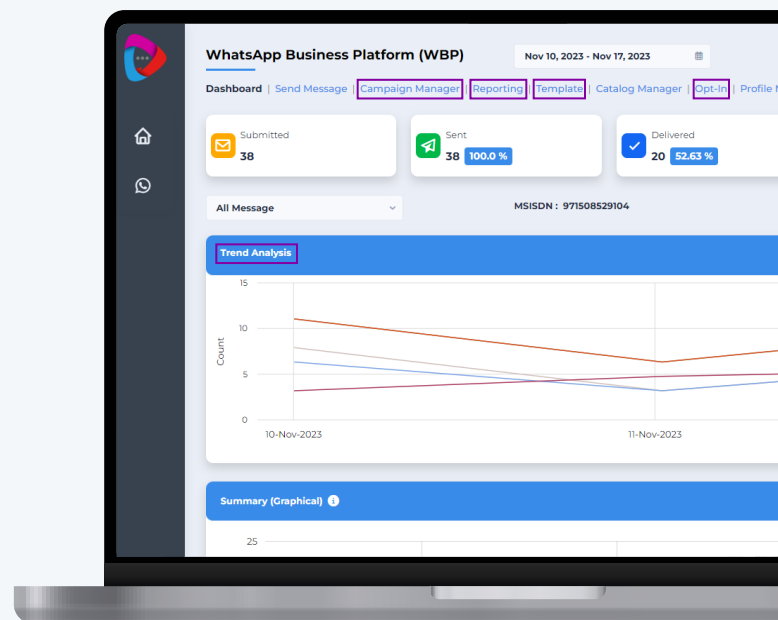

Higher revenues through upselling products

Real time notification support

Seamless chatbot to live agent transfer

Get the best ROI for your campaigns

Experience an intuitive, user-friendly and feature-rich dashboard to get the most ROI from your WhatsApp campaigns.

Campaign management

Access and manage all your campaigns from one place.

Reporting

Create and download reports according to the selected date range or even get daily reports.

Trend analysis

View a graphical representation of total messages submitted, sent, delivered, read, and failed.

Opt in

See WhatsApp customer opt-ins and the number of opt-ins and opt-outs on different channels.

Templates

Search and find approved templates.

About Route Mobile

Route Mobile empowers enterprises to engage and interact with their customers through seamless digital communication. With robust CPaaS solutions that offer unparalleled scalability and global reach, we enable Continuous Engagement.