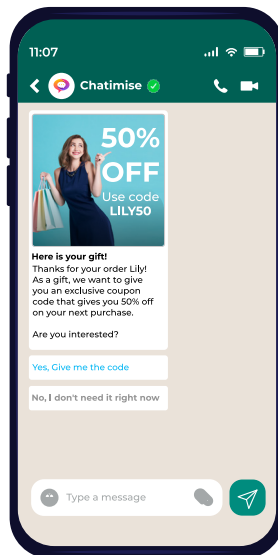

Interactive messaging experience with built-in templates

Marketing

Utility

Authentication

Carousel

Coupon

Catalog

Multi-product

Single product

Address collection

Product detail page

Features and benefits

Verified business accounts--helps identify legitimate businesses

AI-driven smart conversational experience

Faster onboarding of ISV clients through embedded sign-up